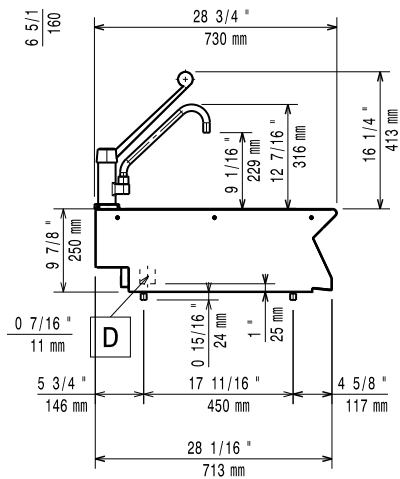

Side

- CW11 = Cold Water inlet 1 (cleaning)
- D = Drain
- HWI = Hot water inlet

Top