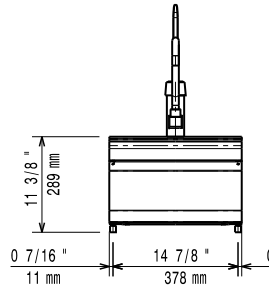

AISI 304 well, 1mm-thick and 150mm deep with GN 1/1 dimensions. Features tap with hot and cold water knobs and right-angled side edges to allow flush fitting joints between units, eliminating gaps and possible dirt traps.

Construction

- Unit is 730mm deep to give a larger working surface area
- AISI 304 stainless steel worktop, 1,5mm thick.
- AISI 304 well, 1mm-thick.
- Model has right-angled side edges to allow flush fitting joints between units, eliminating gaps and possible dirt traps.
- All exterior panels in Stainless Steel with Scotch Brite finishing.

Optional Accessories

- Junction sealing kit PNC 206086
- Support for bridge type installation, 800mm PNC 206137
- Support for bridge type installation, 1000mm PNC 206138
- Support for bridge type installation, 1200mm PNC 206139
- Support for bridge type installation, 1400mm PNC 206140
- Support for bridge type installation, 1600mm PNC 206141
- Support for bridge type installation, 400mm PNC 206154
- Chimney upstand, 400mm PNC 206303
- Right and left side handrails PNC 206307
- Back handrail 800 mm PNC 206308
- Chimney grid net, 590mm (700XP/900) PNC 206403
- Frontal handrail, 400mm PNC 216046
- Frontal handrail, 800mm PNC 216047
- Frontal handrail, 1200mm PNC 216049
- Frontal handrail, 1600mm PNC 216050
- Large handrail - portioning shelf, 400mm PNC 216185
- Large handrail - portioning shelf, 800mm PNC 216186
- 2 side covering panels for top appliances PNC 216277

APPROVAL: _____

Experience the Excellence
www.electroluxprofessional.com

Front

Water:

Water cold/hot pipe size
 371214 (E7SUNDQ00) 1/2"

Key Information:

External dimensions, Width: 400 mm
 External dimensions, Depth: 730 mm
 External dimensions, Height: 250 mm
 Net weight: ISO 9001; ISO 14001 kg